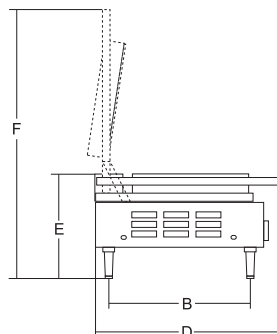

Optionals

Protezioni coperchi superiori
Upper cover protections

PD POWER LR-LR TIMER

PD POWER RR-LR TIMER

Legenda modelli
Models key

				A	B	C	D	E	F			
	watt	3ph	mm	mm	mm	mm	mm	mm	mm	kg	mm	kg
PD Power	4.500	3ph	500x255	475	275	545	435	300	660	33	560x540x300	35