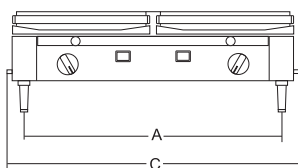

Optionals

Protezioni coperchi superiori
Upper cover protections

PD POWER LR-LR TIMER

PD POWER RR-LR TIMER

Legenda modelli
Models key

				A	B	C	D	E	F			
	watt	3ph	mm	mm	mm	mm	mm	mm	mm	kg	mm	kg
PD Power	4.500	3ph	500x255	475	275	545	435	300	660	33	560x540x300	35